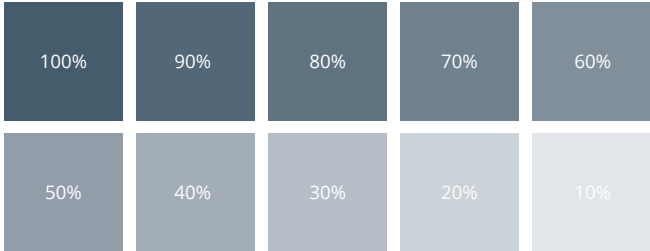

Colour palette

Product dimensions

To give our brand distinction we have specified two corporate colours, these are **Pantone 569 U** and **Pantone 7546 U**. These colours should be used throughout all colour communications. Where spot colours cannot be used the CMYK breakdown detailed here should be employed.

Pantone 7546 U

C 55	R 81
M 30	G 100
Y 20	B 115
K 50	

Pantone 569 U

C 94	R 0
M 0	G 136
Y 60	B 112
K 20